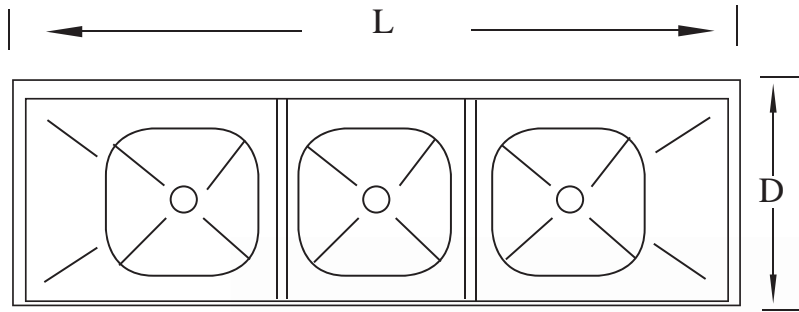

Item# _____
Project: _____
Qty: _____

Economy Sinks Stainless Steel 18 Gauge

Features

- 18 Gauge, 304 Series Stainless Steel
- 14" Deep Bowls Welded Together
- S/S Gussets Standard, S/S Legs Optional

Cannonware Products
www.cannonware.com

Phone:(800).768.5953

Fax:(800).976.1299

304
Stainless Steel

Cannonware Products

Item# _____
 Project: _____
 Qty: _____

Economy Sinks Stainless Steel 18 Gauge

Model	Bowl Size	Drain Boards	Size (L x D)	Weight/lbs. (shipping)
E1CWP1818	1)18" x 18"	no drain boards	23" x 24"	57
E1CWP1818L-18	1)18" x 18"	18" left side drain board	39" x 24"	65
E1CWP1818R-18	1)18" x 18"	18" right side drain board	39" x 24"	65
E1CWP18182-18	1)18" x 18"	w/two 18" drain boards	54" x 24"	106
E1CWP1818L-24	1)18" x 18"	w/24" left side drain board	44" x 24"	69
E1CWP1818R-24	1)18" x 18"	w/24" right side drain board	44" x 24"	69
E1CWP18182-24	1)18" x 18"	w/two 24" drain boards	66" x 24"	110
E1CWP2424	1)24" x 24"	no drain boards	29" x 30"	65
E2CWP1818	2)18" x 18"	no drain boards	40" x 24"	75
E2CWP1818L-18	2)18" x 18"	18" left side drain board	58" x 24"	101
E2CWP1818R-18	2)18" x 18"	18" right side drain board	58" x 24"	101
E2CWP18182-18	2)18" x 18"	w/two 18" drain boards	72" x 24"	125
E2CWP24242-24	2)24" X 24"	w/two 24" drainboards	96" x 30"	136
E3CWP1818	3)18" x 18"	no drain boards	58" x 24"	105
E3CWP1818L-18	3)18" x 18"	18" left side drain board	76" x 24"	110
E3CWP1818R-18	3)18" x 18"	18" right side drain board	76" x 24"	110
E3CWP18182-18	3)18" x 18"	w/two 18" drain boards	90" x 24"	126
E3CWP18242-18	3)18" x 24"	w/two 18" drain boards	90" x 30"	167
E3CWP18182-24	3)18" x 18"	w/two 24" drain boards	102" x 24"	167
E3CWP18242-24	3)18" x 24"	w/two 24" drain boards	102" x 30"	195
E3CWP24242-24	3)24" x 24"	w/two 24" drain boards	120" x 30"	215