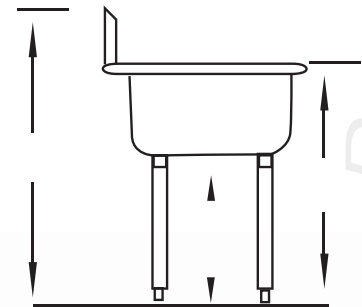

Item# _____
Project: _____
Qty: _____

Economy Sinks Stainless Steel 18 Gauge

Features

- 18 Gauge, 304 Series Stainless Steel
- 14" Deep Bowls Welded Together
- S/S Gussets Standard, S/S Legs Optional

Cannonware Products
www.cannonware.com

Phone:(800).768.5953

Fax:(800).976.1299

304
Stainless Steel

Cannonware Products

Item# _____
 Project: _____
 Qty: _____

Economy Sinks Stainless Steel 18 Gauge

Model	Bowl Size	Drain Boards	Size (L x D)	Weight/lbs. (shipping)
E1CWP1818	1)18" x 18"	no drain boards	23" x 24"	57
E1CWP1818L-18	1)18" x 18"	18" left side drain board	39" x 24"	65
E1CWP1818R-18	1)18" x 18"	18" right side drain board	39" x 24"	65
E1CWP18182-18	1)18" x 18"	w/two 18" drain boards	54" x 24"	106
E1CWP1818L-24	1)18" x 18"	w/24" left side drain board	44" x 24"	69
E1CWP1818R-24	1)18" x 18"	w/24" right side drain board	44" x 24"	69
E1CWP18182-24	1)18" x 18"	w/two 24" drain boards	66" x 24"	110
E1CWP2424	1)24" x 24"	no drain boards	29" x 30"	65
E2CWP1818	2)18" x 18"	no drain boards	40" x 24"	75
E2CWP1818L-18	2)18" x 18"	18" left side drain board	58" x 24"	101
E2CWP1818R-18	2)18" x 18"	18" right side drain board	58" x 24"	101
E2CWP18182-18	2)18" x 18"	w/two 18" drain boards	72" x 24"	125
E2CWP24242-24	2)24" X 24"	w/two 24" drainboards	96" x 30"	136
E3CWP1818	3)18" x 18"	no drain boards	58" x 24"	105
E3CWP1818L-18	3)18" x 18"	18" left side drain board	76" x 24"	110
E3CWP1818R-18	3)18" x 18"	18" right side drain board	76" x 24"	110
E3CWP18182-18	3)18" x 18"	w/two 18" drain boards	90" x 24"	126
E3CWP18242-18	3)18" x 24"	w/two 18" drain boards	90" x 30"	167
E3CWP18182-24	3)18" x 18"	w/two 24" drain boards	102" x 24"	167
E3CWP18242-24	3)18" x 24"	w/two 24" drain boards	102" x 30"	195
E3CWP24242-24	3)24" x 24"	w/two 24" drain boards	120" x 30"	215