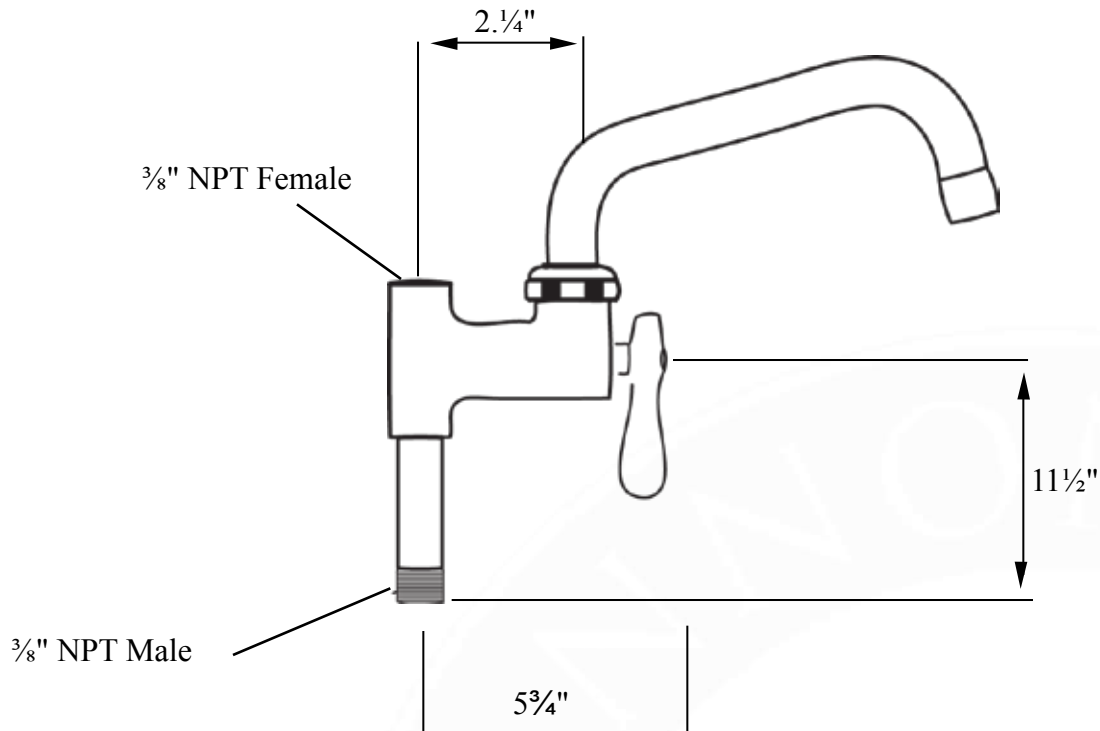

Item# _____
Project: _____
Qty: _____

October 2009

Add-On Faucet

Model

Description

Weight/lbs (Shipping)

AF08-CWP
AF12-CWP
AF16-CWP

8" Spout
12" Spout
16" Spout

2.5
2.75
2.75

Cannonware Products
www.cannonware.com

Phone: (800).768.5953

Fax: (800).976.1299

Cannonware Products