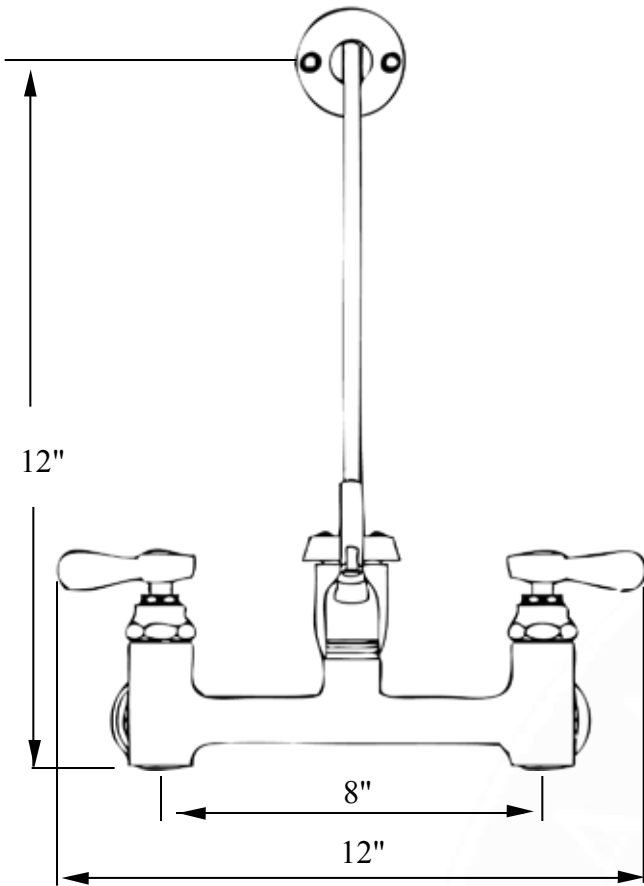

Item# _____
Project: _____
Qty: _____

October 2009

Wall Mount Service Faucet

Cannonware Products

Model

Description

Weight/lbs

SF1000-CWP

Service Faucet

(Shipping)

6.75

Cannonware Products
www.cannonware.com

Phone:(800).768.5953

Fax:(800).976.1299