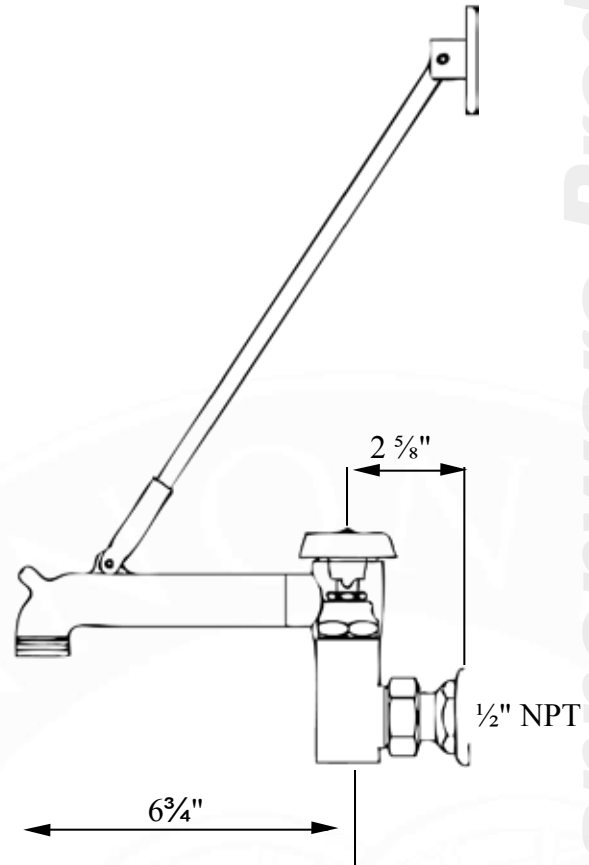

Item# _____
Project: _____
Qty: _____

October 2009

Wall Mount Service Faucet

Cannonware Products

Model

Description

Weight/lbs

SF1000-CWP

Service Faucet

(Shipping)

6.75

Cannonware Products
www.cannonware.com

Phone:(800).768.5953

Fax:(800).976.1299