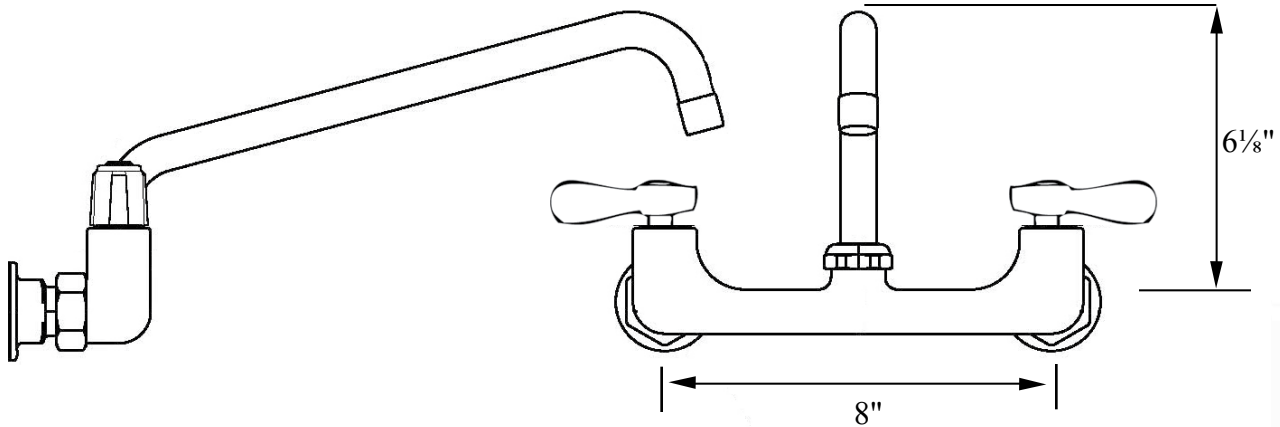

Item# _____
Project: _____
Qty: _____

October 2009

Wall Mount Faucet

Cannonware Products

Model

Description

Weight/lbs

(Shipping)

WF08-CWP	8" spout	3
WF10-CWP	10" spout	3
WF12-CWP	12" spout	3
WF14-CWP	14" spout	3.25
WF16-CWP	16" spout	3.25

Cannonware Products
www.cannonware.com

Phone:(800).768.5953

Fax:(800).976.1299