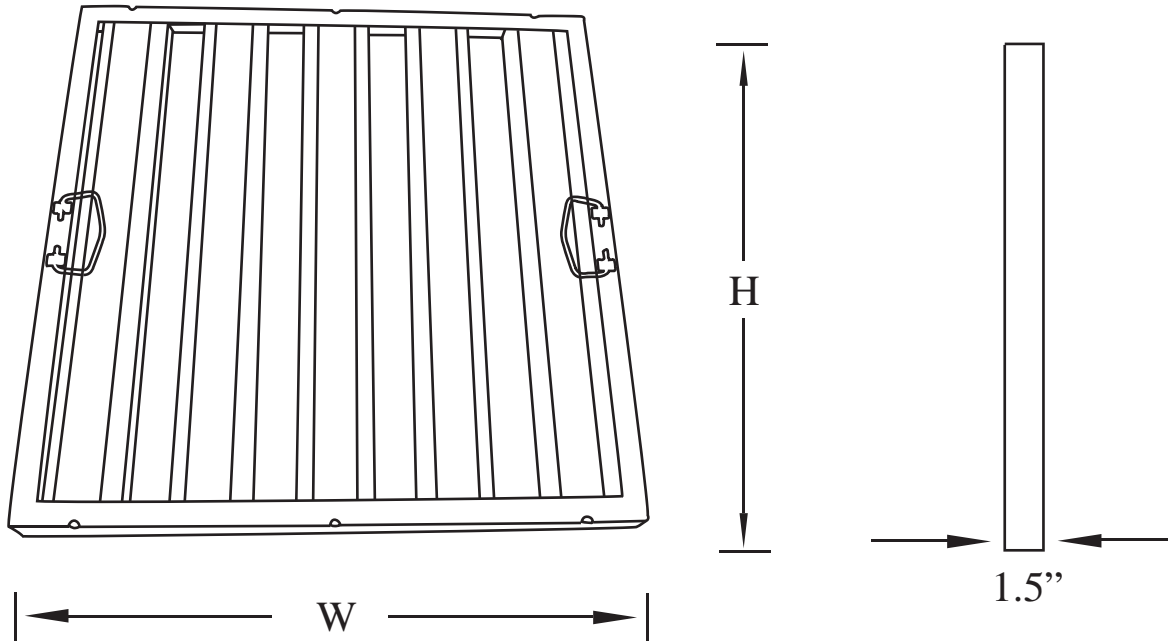

Item# _____
Project: _____
Qty: _____

Canopy Hood Filter

Features

- Fully Welded Design
- 430 Stainless Steel
- Includes Handles for Easy Removal
- Bevel Edged Baffles for More Efficient Air Flow

Cannonware Products
www.cannonware.com

Phone:(800).768.5953

Fax:(252).939.1766

Cannonware Products

Item# _____
 Project: _____
 Qty: _____

Model	Nominal Size (H x W)	Exact Size (H x W)	Weight/lbs (Shipping)
F1016S	10" x 16"	9.5" x 15.5"	3
F1020S	10" x 20"	9.5" x 19.5"	4
F1216S	12" x 16"	11.5" x 15.5"	3
F1220S	12" x 20"	11.5" x 19.5"	4
F1225S	12" x 25"	11.5" x 24.5"	6
F1616S	16" x 16"	15.5" x 15.5"	4
F1620S	16" x 20"	15.5" x 19.5"	5
F1625S	16" x 25"	15.5" x 24.5"	7
F2016S	20" x 16"	19.5" x 15.5"	5
F2020S	20" x 20"	19.5" x 19.5"	7
F2025S	20" x 25"	19.5" x 24.5"	9
F2516S	25" x 16"	24.5" x 15.5"	7
F2520S	25" x 20"	24.5" x 19.5"	9